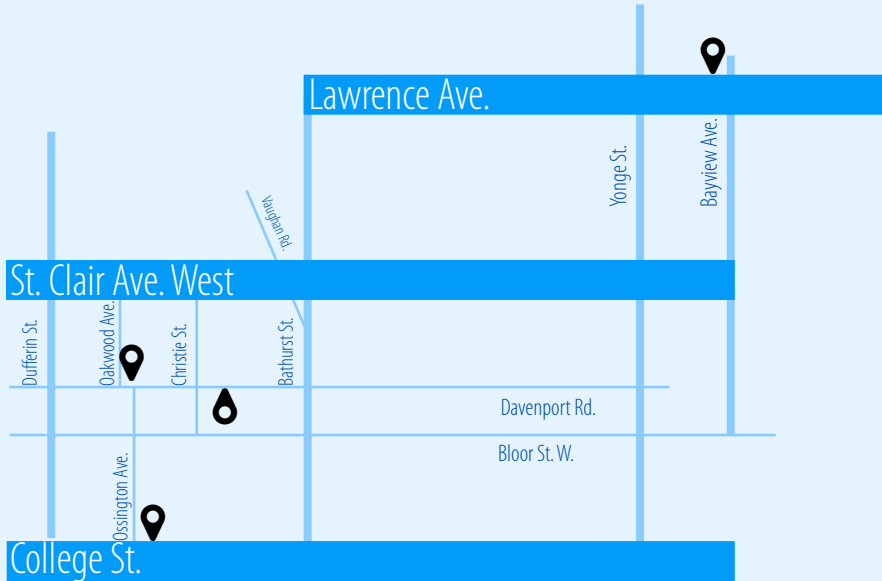

# 4 Central Toronto Locations

## 📍 LAWRENCE PARK

**NEW!**

@ Toronto French School

318 Lawrence Ave. E. - In the Senior School (Weekends)

## 📍 OAKWOOD

@ Tiger Dragon Martial Arts

149 Oakwood Ave. - Above Circle 'K' Convenience Store

## 📍 WYCHWOOD

@ St. Michael's and All Angels Church

611 St. Clair Ave. W - at Wychwood Ave.